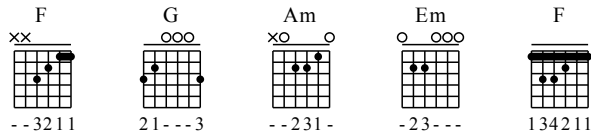

Bei Pan - C Major

Arranged by Handoyo

Visit <http://www.handoyomia.com>

Make a donation to get the complete GuitarTAB

Moderate ♩ = 65

Make a donation to get the complete GuitarTAB

F G Am Em F

1

let ring

TAB

3 1 1 3 1 0 3 3 1 0 1 0 2 0 2 0 0 3 2 0

3 3 0 2 2 0 2 0 2 0 3 2 0

3 3 0 1 3 0 2 0 1 3 0 0 2 0 3 2 0

F G Em F G Am

5

let ring

TAB

1 0 1 3 0 0 0 3 0 3 1 0 1 0 1 3 0 0 1 2 0 0 3

2 2 2 0 1 3 0 2 0 0 0 3 1 0 2 2 2 0 1 3 0 0 2 2 0 0 3

3 0 3 0 0 0 3 1 0 3 3 0 2 2 0 1 3 0 0 2 2 0 2 0 0 3