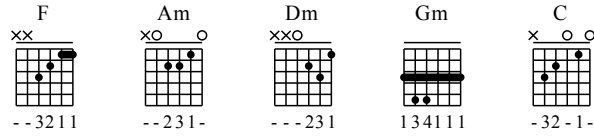

Ai Shi Ni Yan Li De Yi Shou Ge - F Major

GuitarTAB arranged by Handoyo

Visit www.handoyomia.com

Make a donation to get the complete GuitarTAB

Moderate ♩ = 60

Make a donation to get the complete GuitarTAB

Musical notation for the first system, including a treble clef, 4/4 time signature, and a key signature of one flat. The melody is written on a single staff. Chord changes are indicated above the staff: F, Am, and Am. A "let ring" instruction is placed below the staff. Below the staff is a three-line guitar TAB system with fret numbers and a "let ring" instruction.

Musical notation for the second system, including a treble clef, 4/4 time signature, and a key signature of one flat. The melody is written on a single staff. Chord changes are indicated above the staff: Dm, Am, Gm, and C. A "let ring" instruction is placed below the staff. Below the staff is a three-line guitar TAB system with fret numbers and a "let ring" instruction.