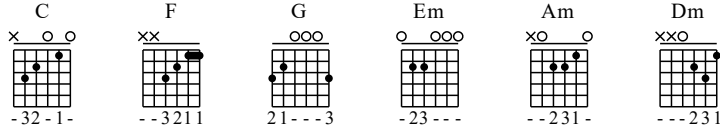

Yi Sheng Zhong Zui Ai - C Key

GuitarTAB arranged by Handoyo

Buy full GuitarTab at : www.handoyomia.com

Moderate ♩ = 65

Intro
C F G C F G

let ring

TAB

3 0 3 0 | 0 0 0 1 2 0 | 3 0 3 0 | 0 0 0 1 2 0 3

3 | 3 | 3 | 3

Em Am F G Beginning C

let ring

0 0 0 3 1 0 | 1 1 0 0 | 3 3 3 3 3 1 0 3 3 3 3 3 1 0

0 2 0 2 2 2 | 3 2 0 0 | 3 3 3 3 3 3 3 2

0 | 3 | 3 3

Buy full GuitarTab at : www.handoyomia.com

F Dm G