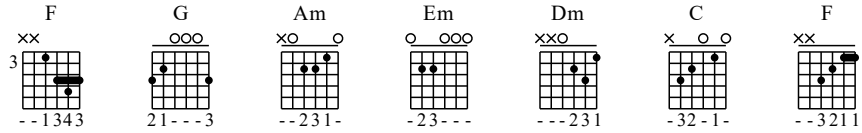

Yesus NamaMu Indah - C Key

GuitarTAB arranged by Handoyo

Buy full GuitarTab at : www.handoyomia.com

Moderate ♩ = 85

Intro
F G Am

1

let ring

TAB

The Intro section consists of three measures. Measure 1 is an F chord. Measure 2 is a G chord. Measure 3 is an Am chord. The melody is written on a single staff in 6/4 time. The TAB notation shows fingerings for each measure: Measure 1 (8-7, 5, 3, 5, 3), Measure 2 (3, 5, 6, 5, 3, 0, 0, 0), and Measure 3 (0, 1, 2, 2, 1, 3-8, 7).

F Em Dm G Beginning C Em

4

let ring

TAB

The beginning section consists of three measures. Measure 4 is an F chord. Measure 5 is an Em chord. Measure 6 is a Dm chord. The melody continues on the single staff. The TAB notation shows fingerings: Measure 4 (5, 3, 0, 1, 3, 0, 0, 0), Measure 5 (3, 5, 6, 5, 3, 2, 0, 0), and Measure 6 (0, 1, 3, 0, 3, 0, 0, 1).

Buy full GuitarTab at : www.handoyomia.com

F Em Dm Em F G

7

let ring

TAB

The final section consists of three measures. Measure 7 is an F chord. Measure 8 is an Em chord. Measure 9 is a Dm chord. The melody concludes on the single staff. The TAB notation shows fingerings: Measure 7 (3-5, 5, 3, 0, 0, 3, 1), Measure 8 (3, 1, 3, 3, 0, 0, 3, 0), and Measure 9 (3, 1, 1, 0, 0, 1, 0).