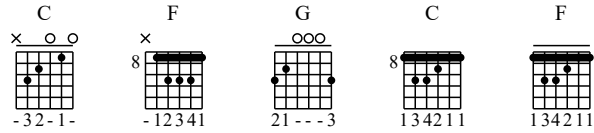

Ramadhan Tiba - C Key

GuitarTAB arranged by Handoyo

Buy full GuitarTab at : www.handoyomia.com

Moderate ♩ = 80

Intro
C F G C C F

let ring

TAB

G C Beginning
C