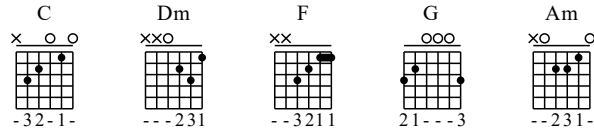

Ramadan - C Key

GuitarTAB arranged by Handoyo

Buy full GuitarTab at : www.handoyomia.com

Moderate ♩ = 80

Intro
C C C Dm

let ring

| | | | | |
|---|---------------|---------------|-----------|-----------|
| 1 | 1-1-1-1-1-1-1 | 1-1-1-1-1-1-1 | 1-3-1-0-1 | 1-3-1-0-1 |
| T | | | 0-0-1 | 0-2-2-1 |
| B | 3 | 3 | 3 | 0-2-2-2 |

F C Beginning C Dm G

let ring

| | | | | | |
|---|---------|-----------|---------------|-----------|-------------|
| 1 | 3-1-0-1 | 1-3-1-0-1 | 1-1-3-0-0-1-0 | 3-0-0-1-3 | 1-0-3-1-0-3 |
| T | 2-2-3 | 0-0-1 | 0-0-1-3 | 2-3-2 | 3-3-3 |
| B | 3 | 3 | 3 | 0-0-0 | 3-2-2 |

Buy full GuitarTab at : www.handoyomia.com

C Am Dm G C

let ring

| | | | | | |
|---|-----|-------------|-----------|-------------|-----------|
| 1 | 3-0 | 1-1-3-0-3-3 | 3-1-0-1-1 | 1-0-3-1-0-3 | 1-0-1-1-0 |
| T | 0-0 | | 3-2 | 3-3 | 1-0-1-0 |
| B | 3 | 2-0-0 | 0-0 | 3-2-3 | 2-2 |