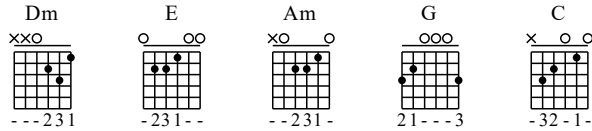

Mojito - C Key

GuitarTAB arranged by Handoyo

Buy full GuitarTab at : www.handoyomia.com

Moderate ♩ = 110

Intro

Dm E Am Dm G

1

let ring

TAB

1 0-0-0 3-1-0-0-1 2-1-0 3-5-5-5-5 3-1-0

2 2 0 0 2 0 0 0 3 3 0 2

0-0 0-0 2 0 X-0-0 0 0 3 3 0 2

C E Am E

5

let ring let ring

0-0-0 0 3 1-0-0 3 1-3-1 0 2 0-1 1-0-3-1 0-1-0 2 0