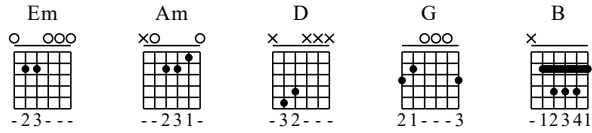

Lily

GuitarTAB arranged by Handoyo

Buy full GuitarTab at : www.handoyomia.com

Moderate ♩ = 120

Beginning
Em

Am

D

G