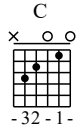

Lian Qu 1990 - C Key

GuitarTAB arranged by Handoyo

Buy full GuitarTab at : www.handoyomia.com

Moderate ♩ = 60

Intro
C

1

let ring

T
A
B

Beginning
C

Dm

4

let ring

T
A
B

Buy full GuitarTab at : www.handoyomia.com

G

C

7

let ring

T
A
B