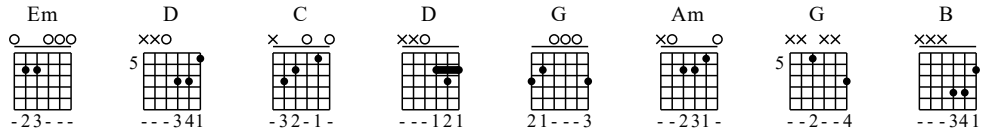

Fu Qin - G Key

GuitarTAB arranged by Handoyo

Buy full GuitarTab at : www.handoyomia.com

Moderate ♩ = 65

Intro
Em D C D G Am D G B

let ring

3 7 5 0 0 0 3 0 0 2 3 7 5 10 7 2 0 2
0 0 0 7 3 0 0 0 2 1 7 5 7 7 0 0 4
0 3 3 0 0 0 5 0 0 4