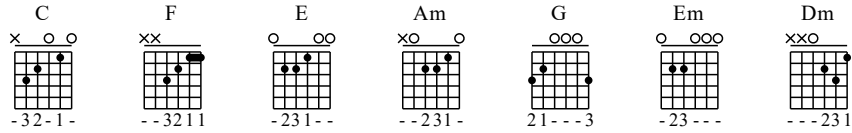

Demi Raga Yang Lain - C Key

GuitarTAB arranged by Handoyo

Buy full GuitarTab at : www.handoyomia.com

Moderate ♩ = 120

Intro C F C F Beginning C

let ring

Measure 1: 0-1-3-1-0 (Guitar), 0 (Bass)
Measure 2: 0-2 (Guitar), 3 (Bass)
Measure 3: 0-1-3-1-0 (Guitar), 0 (Bass)
Measure 4: 0-3 (Guitar), 2-3 (Bass)
Measure 5: 0-1-3-1-0 (Guitar), 0 (Bass)

F E Am G F Em Am

let ring

Measure 6: 0-3 (Guitar), 2-3 (Bass)
Measure 7: 1-3 (Guitar), 0-0-1-0 (Bass)
Measure 8: 3-0 (Guitar), 3-0 (Bass)
Measure 9: 3-2-1-1 (Guitar), 3-2-0-1-3 (Bass)
Measure 10: 0-3-5 (Guitar), 3-0-0-0-0 (Bass)

Dm G Verse 2 C

let ring

Measure 11: 0-1 (Guitar), 3-1-3-3 (Bass)
Measure 12: 0-0 (Guitar), 0-0-3 (Bass)
Measure 13: 0-1-3-1-0 (Guitar), 0-1 (Bass)