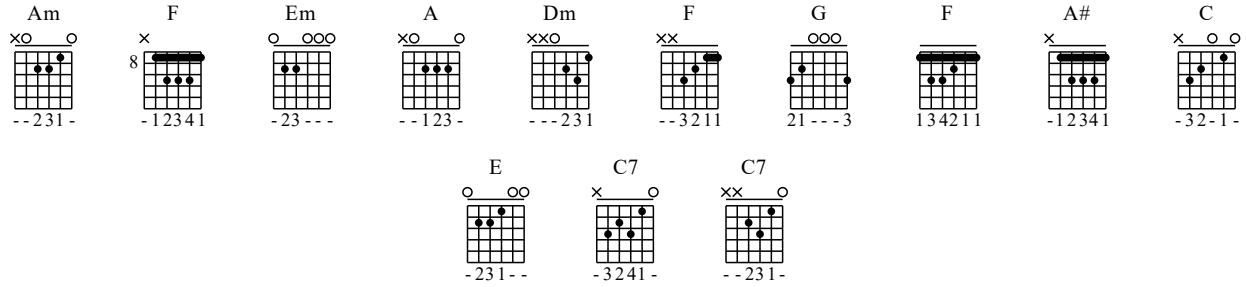

Con Duong Hanh Phuc

GuitarTAB arranged by Handoyo

Buy full GuitarTab at : www.handoyomia.com

Moderate ♩ = 65

Intro
Am F Em A Dm A

let ring

F G Em F A# G Beginning C E

let ring