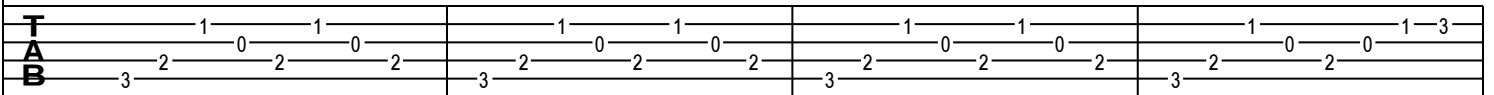

# Andai Ku Tahu - C Key

GuitarTAB arranged by Handoyo

Buy full GuitarTab at : [www.handoyomia.com](http://www.handoyomia.com)

Moderate ♩ = 100

Intro  
C

let ring

Beginning  
C

Dm