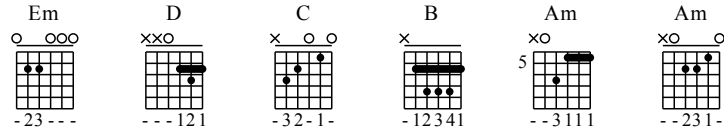

Wang Shi Jiu Shi Wo De An Wei - G Key

GuitarTAB arranged by Handoyo

Buy full GuitarTab at : www.handoyomia.com

Moderate ♩ = 105

Intro
Em D C

let ring

TAB: 3-5 0-0 0-3-5 2-0 3-3-5 2-0 3-3 2-3 2-3 0-0-2 0-1

B Am Em

let ring

TAB: 0-4 4-4 4-4 2-2 5-7 7-7 7-7 7-5 5-5 5-5 5-7 8-15 14-15 0-14 12-7 0-2 0-2

C B Em Beginning Em Am

let ring

TAB: 2-3 3-2 0-2 2-2 5-4 0-0 0-0 2-2 2-4 4-4 4-4 4-4 4-2 2-0 4-0 2-3 3-2 4-2 0-0 0-0 0-0