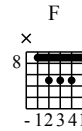

Ming Tian - C Key

GuitarTAB arranged by Handoyo

Buy full GuitarTab at : www.handoyomia.com

Moderate ♩ = 70

Intro

C

Am

let ring

0	2	1	3	0	5	3	0	3	3	5	2	3	1	1	2	1	3	8
		3		3	3	3	2	0		0	0	0	0					

F

G

C

Am

let ring

5	0	0	3	5	5	3	3	0	0	3	3	5	3	5	8			
3	5	3	3	3	3	3	0	0	3	0	2	3	0	0	0			

Buy full GuitarTab at : www.handoyomia.com