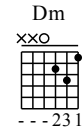

Ming Tian - C Key

GuitarTAB arranged by Handoyo

Buy full GuitarTab at : www.handoyomia.com

Moderate ♩ = 70

Intro

C

Am

let ring

0	2	1	3	0	5	3	0	3	3	5	2	3	1	1	2	1	3	8
		3		3	3	3	2	0		0	0	0	0					

F

G

C

Am

let ring

5	0	0	3	5	5	3	3	0	0	3	3	5	3	5	8			
3	5	3	3	3	3	3	0	0	3	0	2	3	0	0	0			

Buy full GuitarTab at : www.handoyomia.com