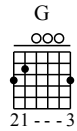

Ming Tian - C Key

GuitarTAB arranged by Handoyo

Buy full GuitarTab at : www.handoyomia.com

Moderate ♩ = 70

Intro

C

Am

let ring

0	2	1	3	0	5	3	0	3	3	5	2	3	1	1	2	1	3	8
		3		3	3	3	2	0		0	0	0	0					

F

G

C

Am

let ring

5	0	0	3	5	5	3	3	0	0	3	3	5	3	5	8			
3	5	3	3	3	3	3	0	0	3	0	2	3	0	0	0			

Buy full GuitarTab at : www.handoyomia.com