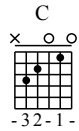

Ming Tian - C Key

GuitarTAB arranged by Handoyo

Buy full GuitarTab at : www.handoyomia.com

Moderate ♩ = 70

Intro

C

Am

let ring

0	2	1	3	0	5	3	0	3	3	5	2	3	1	1	2	1	3	8
		3		3	3	3	2	0		0	0	0	0					

F

G

C

Am

let ring

5	0	0	3	5	5	3	3	0	0	3	3	5	3	5	8			
3	5	3	3	3	3	3	0	0	3	0	2	3	0	0	0			

Buy full GuitarTab at : www.handoyomia.com