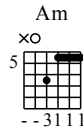

Ming Tian - C Key

GuitarTAB arranged by Handoyo

Buy full GuitarTab at : www.handoyomia.com

Moderate ♩ = 70

Intro

C

Am

let ring

0	2	1	3	0	5	3	0	3	3	5	2	3	1	1	2	1	3	8
		3		3	3	3	2	0		0	0	0	0					

F

G

C

Am

let ring

5	0	0	3	5	5	3	3	0	0	3	3	5	3	5	8			
3	5	3	3	3	3	3	0	0	3	0	2	3	0	0	0			

Buy full GuitarTab at : www.handoyomia.com