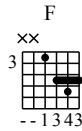

Ming Tian - C Key

GuitarTAB arranged by Handoyo

Buy full GuitarTab at : www.handoyomia.com

Moderate ♩ = 70

Intro

C

Am

let ring

0	2	1	3	0	5	3	0	3	3	5	2	3	1	1	2	1	3	8
		3		3	3	3	2	0		0	0	0	0					

F

G

C

Am

let ring

5	0	0	3	5	5	3	3	0	0	3	3	5	3	5	8			
3	5	3	3	3	3	3	0	0	3	0	2	3	0	0	0			

Buy full GuitarTab at : www.handoyomia.com