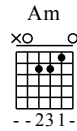

Ming Tian - C Key

GuitarTAB arranged by Handoyo

Buy full GuitarTab at : www.handoyomia.com

Moderate ♩ = 70

Intro

C

Am

let ring

0	2	1	3	0	5	3	0	3	3	5	2	3	1	1	2	1	3	8
		3		3	3	3	2	0		0	0	0	0					

F

G

C

Am

let ring

5	0	0	3	5	5	3	3	0	0	3	3	5	3	5	8			
3	5	3	3	3	3	3	0	0	3	0	2	3	0	0	0			

Buy full GuitarTab at : www.handoyomia.com