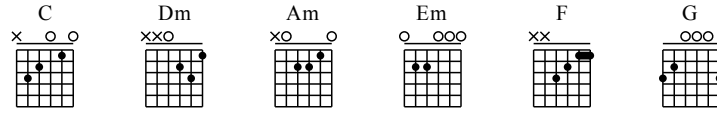

Jia Hou - C Key

GuitarTAB arranged by Handoyo

Buy full GuitarTab at : www.handoyomia.com

Moderate ♩ = 80

Intro
C

Dm

Am

Em

Am

First system of musical notation and guitar tab. The notation is in 4/4 time, starting with a treble clef. The guitar tab is in standard notation with strings labeled T (top), A, and B (bottom). The first measure is marked with a '1' and includes the instruction 'let ring'.

Em F Em Dm G Beginning C

Second system of musical notation and guitar tab. The notation continues from the first system. The guitar tab includes the instruction 'let ring' and shows fret numbers for each string.

Buy full GuitarTab at : www.handoyomia.com

Third system of musical notation and guitar tab. The notation continues from the second system. The guitar tab includes the instruction 'let ring' and shows fret numbers for each string.