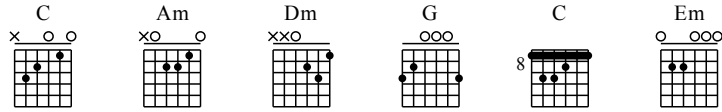

Wo Wen Tian - C Key

GuitarTAB arranged by Handoyo

Buy full GuitarTab at : www.handoyomia.com

Moderate ♩ = 70

Intro

C

Am

Dm

1

let ring

T
A
B

0-2 | 1-0-1-1-1-0-3 | 3-0-3-3-5-3-5-3-0 | 3-1-3-3-3-0-2 | 3-1-3-3-3-0-2 | 0-0-0-0-0-0

G

C

Am

Em