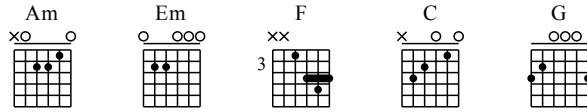

# Kon Mai Mee Faen - C Key

GuitarTAB arranged by Handoyo

Buy full GuitarTab at : [www.handoyomia.com](http://www.handoyomia.com)

Moderate ♩ = 80

Intro

Am

Em

Am

Em

1

let ring

TAB

F

C

G

Beginning  
Am