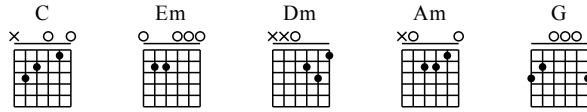

# It will Rain - C Key

GuitarTAB arranged by Handoyo

Website : [www.handoyomia.com](http://www.handoyomia.com)

Moderate ♩ = 75

Beginning  
C Em C Em

let ring

1  
TAB  
0 3 0 3 0 3 0 0 | 0 0 0 0 0 0 | 0 3 0 3 0 3 0 0 | 0 0 0 0 0 0

Dm Am Dm

let ring

5  
1-3-1-3-1-3-3-5 | 2 1 2 2 1 2 | 1-3-3-3-1-3-1 2-0-0

G C Em

let ring

8  
0-3-3-0-3-0 | 0 3 0 0 3 0 0 0 | 0 0 0 0 0 0 | 0 0 0 0 0 0

Buy full GuitarTab at : [www.handoyomia.com](http://www.handoyomia.com)