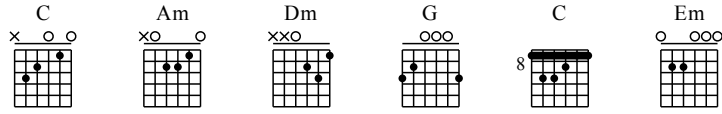

Gift - C Key

GuitarTAB arranged by Handoyo

Buy full GuitarTab at : www.handoyomia.com

Moderate ♩ = 90

Intro
C Am Dm G C

1

let ring

TAB

3 3-1-3 1 3 3-1-3 1 0-1-1-1-0 1 1-1-1-0-1 3 8 7 9 8 7

3 0 0 3 8 8

Em Dm G Beginning C

6

let ring

0 0-1-1-1-0 1 1-1-1-0 0 1 0-1 0 2-0 0-2 0-2 0-1

7-5-7-5 0 0 3 3 3 3 3 3

Buy full GuitarTab at : www.handoyomia.com