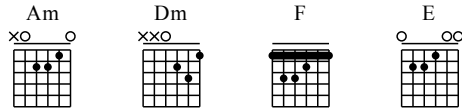

# Careless Whisper - C Key

GuitarTAB arranged by Handoyo

Buy full GuitarTab at : [www.handoyomia.com](http://www.handoyomia.com)

Moderate ♩ = 70

Intro

Am

Dm

1