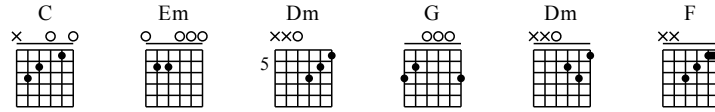

Thai No.5 - Can We Be The Same - C Key

GuitarTAB arranged by Handoyo

Buy full GuitarTab at : www.handoyomia.com

Moderate ♩ = 70

Intro

C Em Dm

let ring

TAB

0 0 1 0 5 3 0 0 0 3 5 6 5 3

0 0 0 0 2 2 0 0 7 6 7

3 0 0 0 0 0 0 0 0 0 0 0

Beginning

G C Dm

let ring

3 0 0 3 3 0 3 1 0 2 3 3 0 3 1 0 2 3 5 0 0 1 1 0 3 1

0 0