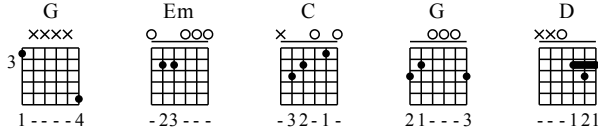

Zhu Ni Yi Lu Shun Feng - G Key

GuitarTAB arranged by Handoyo

Buy full GuitarTab at : www.handoyomia.com

Moderate ♩ = 100

Intro

1

G Em

let ring

TAB

5

C G

let ring

9

D G Em

let ring