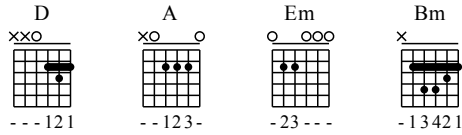

Tian Mi Mi - D Key

GuitarTAB arranged by Handoyo

Buy full GuitarTab at : www.handoyomia.com

Moderate ♩ = 120

Intro D A D Beginning D

let ring ----- 1 let ring -----

TAB: 2 3 2 0 0 0 | 2 0 2 0 | 3 5 7 5 | 5 7 5 | 2 3 2 0 0

A D Em A

let ring -----

TAB: 2 3 3 5 3 5 5 | 2 2 3 | 3 5 5 5 2 | 0 3 0 2

D Bm

let ring ----- 1 let ring ----- 1

TAB: 3 0 2 0 2 0 2 5 | 2 2 2 2