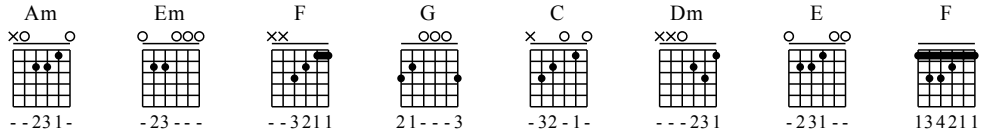

# Shang Xin - C Key

GuitarTAB arranged by Handoyo

Buy full GuitarTab at : [www.handoyomia.com](http://www.handoyomia.com)

Moderate ♩ = 80

Intro  
Am

Em

F

G

C

1

let ring

TAB

1 2 3 0 3 5 | 7 3 0 0 3 | 5 6 1 1 3 0 | 0 1 0 0

0 2 2 2 0 | 0 0 0 0 | 3 5 6 1 0 3 0 | 3 2 3 2

Dm

E