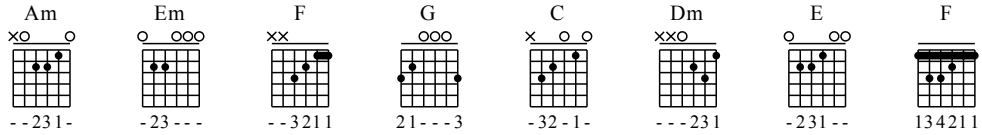

Shang Xin - C Key

GuitarTAB arranged by Handoyo

Buy full GuitarTab at : www.handoyomia.com

Moderate ♩ = 80

Intro
Am

Em

F

G

C

1

let ring

TAB

1 2 3 0 3 5 7 3 0 0 3 5 6 1 1 3 0 0 1 0 0

Dm

E

Am