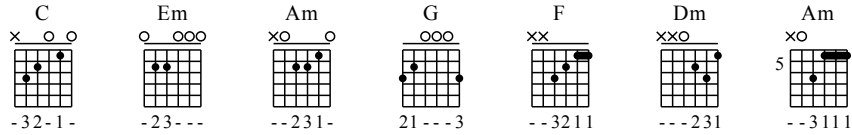

Qin Ren - C Key

GuitarTAB arranged by Handoyo

Buy full GuitarTab at : www.handoyomia.com

Moderate ♩ = 70

Intro

C Em Am G F Em

Musical notation for measures 1-4. The top staff shows a treble clef, 4/4 time signature, and a melodic line. The bottom staff shows guitar TAB with fret numbers and a 'let ring' instruction. Chord changes are indicated above the staff.

Dm G C Em Am G

Musical notation for measures 5-7. The top staff shows a treble clef, 4/4 time signature, and a melodic line. The bottom staff shows guitar TAB with fret numbers and a 'let ring' instruction. Chord changes are indicated above the staff.

F Em Dm G

Musical notation for measures 8-10. The top staff shows a treble clef, 4/4 time signature, and a melodic line. The bottom staff shows guitar TAB with fret numbers and a 'let ring' instruction. Chord changes are indicated above the staff.