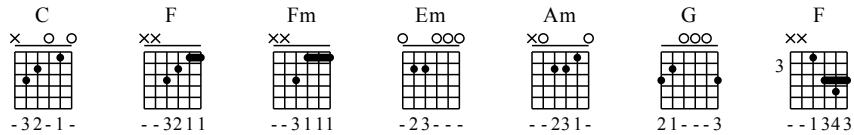

Ni Wei Shen Me Shuo Huang - C Key

GuitarTAB arranged by Handoyo

Buy full GuitarTab at : www.handoyomia.com

Moderate ♩ = 70

Intro
C

F

Fm

C

Em

1

let ring

TAB

0 1 3 0 2 1 2 3 0 1 1 3 1 0 0 1 0 3 0 0 3 2

Am

G

C