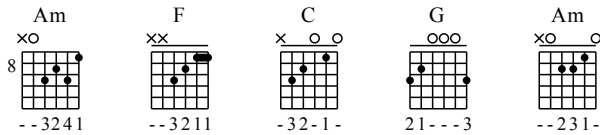

Love The Way You Lie - C Key

GuitarTAB arranged by Handoyo

Buy full GuitarTab at : www.handoyomia.com

Moderate ♩ = 90

Chorus

Am F C

1

let ring

TAB

3-5-5-3 | 12-9-10-8 | 12-5-3 | 1-1-1-1 | 0-0-1-1-0-0 | 3-3

0 | 0 | 3 | 2 | 2 | 3 | 3

G Am F C

5

let ring

0-0-0-0 | 5-5-3 | 12-9-10-8 | 12-5-3 | 1-1-1-1 | 0-0-1-1-0-0 | 3-3

0 | 0 | 0 | 3 | 2 | 2 | 3 | 3