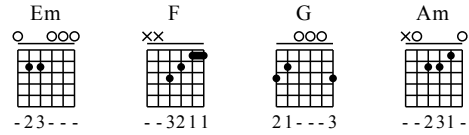

California Gurls - C Key

GuitarTAB arranged by Handoyo

Buy full GuitarTab at : www.handoyomia.com

Moderate ♩ = 120

Intro Em F G Am Em F G Am Beginning Em F

1

let ring

TAB

0	2	2	0	1	1	0	2	2	0	1	1	0	0	3	1
2	3	3	3	0	0	2	3	3	2	2	3	3	3	3	3
3	3	0	0	0	0	3	3	0	0	0	0	3	3	0	0

G Am Em F G Am Em F

6

let ring

1	3	0	0	3	1	3	0	0	0	3	1	0	0	3	1
2	3	2	3	3	2	3	2	3	2	3	3	2	3	3	3
3	3	0	0	0	0	3	3	0	0	0	0	3	3	0	0