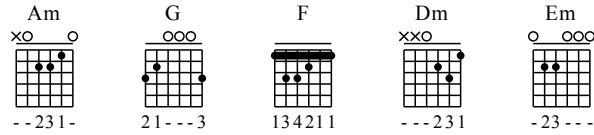

Yan Hua Yi Leng - C Key

GuitarTAB arranged by Handoyo

Buy full GuitarTab at : www.handoyomia.com

Moderate ♩ = 80

Intro

1

let ring

TAB