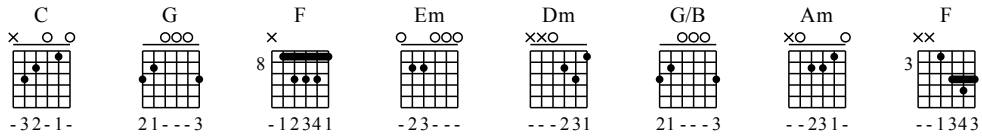

Xin Yuan Bian Li Tie - C Major

GuitarTAB arranged by Handoyo

Website : www.handoyomia.com

Make a donation to get the complete GuitarTAB

Moderate ♩ = 100

Make a donation to get the complete GuitarTAB

1 C G C G

let ring

0-1-0-3-0 | 0-1-0-1-0-3-0 | 0-1-0-1-0 | 3-0-0-3-0-0-0

3 3 3 3

5 F Em Dm G C

let ring

8-10-10-8-10-10 | 3-0-3-8-3 | 3-0-1-0-3-0 | 1-0-0-0-0-0

8 8 0 0 0 3 2 3

9 C G/B Am Em F Em Dm G