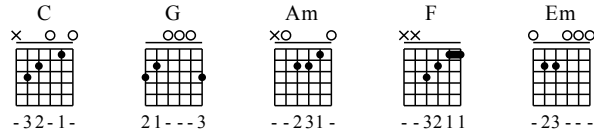

# Xie Xie Ai - C Major

GuitarTAB arranged by Handoyo

Website : [www.handoyomia.com](http://www.handoyomia.com)

Make a donation to get the complete GuitarTAB

Moderate ♩ = 70

Intro C

Make a donation to get the complete GuitarTAB

Begin C

let ring

TAB

G Am F C

let ring

Em Am F Repeat C

let ring