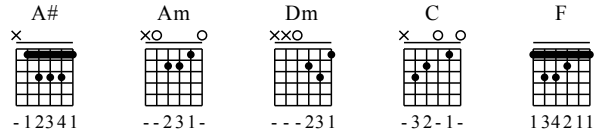

# Wo Zhi Dao - F Major

GuitarTAB arranged by Handoyo

Website : [www.handoyomia.com](http://www.handoyomia.com)

Make a donation to get the complete GuitarTAB

Moderate ♩ = 60

Make a donation to get the complete GuitarTAB

Musical notation for measures 1-3. Chords: A#, Am, Dm.

let ring

TAB

Musical notation for measures 4-7. Chords: A#, C, F, Am.

let ring

Musical notation for measures 8-10. Chords: Dm, C, A#.

let ring