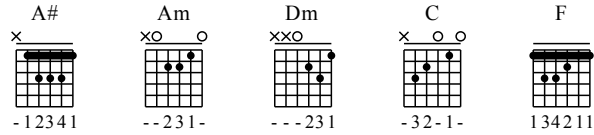

Wo Zhi Dao - F Major

GuitarTAB arranged by Handoyo

Buy full GuitarTab at : www.handoyomia.com

Moderate ♩ = 60

Musical notation for measures 1-3. Chords: A#, Am, Dm. Includes a 'let ring' instruction and guitar TAB.

1

A# Am Dm

let ring

TAB

Musical notation for measures 4-7. Chords: A#, C, F, Am. Includes a 'let ring' instruction and guitar TAB.

4

A# C F Am

let ring

TAB

Musical notation for measures 8-10. Chords: Dm, C, A#. Includes a 'let ring' instruction and guitar TAB.

8

Dm C A#

let ring

TAB