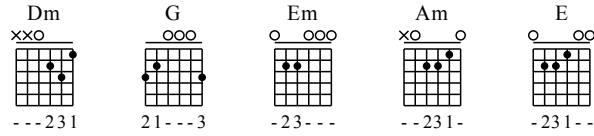

Wo De Kuai Le - C Major

GuitarTAB arranged by Handoyo

Website : www.handoyomia.com

Make a donation to get the complete GuitarTAB

Moderate ♩ = 140

Make a donation to get the complete GuitarTAB

Musical notation for measures 1-6. Chords: Dm, G, Em, Am, Dm. Includes a 'let ring' instruction. The guitar TAB below shows fingerings: 0-1-0-3, 0-1-3, 5-7-10, 7-3-0, 1-2, 2, 0-1, 3-1-0, 0, 2, 0, 3.

Musical notation for measures 7-11. Chords: E, Am, Am. Includes a 'let ring' instruction. The guitar TAB below shows fingerings: 1-0-1, 2-1-2-1, 3-5, 5-5, 1-2-0-1-2-0, 1-2-0-1-2-0, 0, 2, 0, 0, 4.

Musical notation for measures 12-13. Includes a 'let ring' instruction. The guitar TAB below shows fingerings: 1-0-1-0, 1-0-1-0, 2-2, 2, 3, 2.