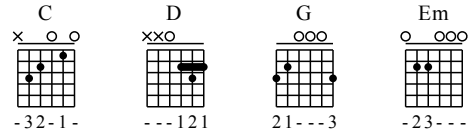

Viva La Vida - G Key

GuitarTAB arranged by Handoyo

Buy full GuitarTab at : www.handoyomia.com

Moderate ♩ = 130

Intro
C D G Em C

1

let ring

TAB