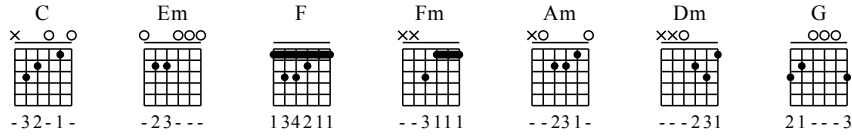

Ting Jian You Ren Jiao Ni Bao Bei - C Major

GuitarTAB arranged by Handoyo

Website : www.handoyomia.com

Make a donation to get the complete GuitarTAB

Moderate ♩ = 130

Make a donation to get the complete GuitarTAB

1

C Em F C Em

let ring

TAB

Musical notation for measures 1-6 in 4/4 time. The melody is in the treble clef, and the bass line is in the bass clef. Chords C, Em, F, C, and Em are indicated above the staff. The TAB notation shows fretting patterns for each measure, including a 'let ring' instruction.

7

F Fm Begin C Am

let ring

Musical notation for measures 7-12 in 4/4 time. The melody continues in the treble clef, and the bass line is in the bass clef. Chords F, Fm, C, and Am are indicated above the staff. The TAB notation shows fretting patterns, including a 'let ring' instruction.

13

F Em Dm G

let ring

Musical notation for measures 13-18 in 4/4 time. The melody continues in the treble clef, and the bass line is in the bass clef. Chords F, Em, Dm, and G are indicated above the staff. The TAB notation shows fretting patterns, including a 'let ring' instruction.