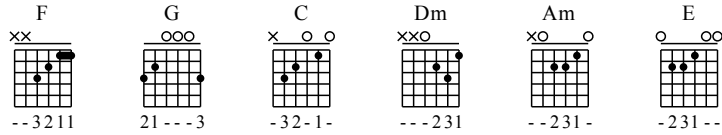

# That's Why You Go Away - C Major

GuitarTAB arranged by Handoyo

Buy full GuitarTab at : [www.handoyomia.com](http://www.handoyomia.com)

Moderate ♩ = 130

Intro

F G C

1

let ring

Intro musical notation and guitar TAB for measures 1-4. The key signature is C major and the time signature is 4/4. The notation includes a treble clef and a 4/4 time signature. The guitar TAB shows fingerings and muting instructions for the F, G, and C chords.

Verse 1

Dm G C Am Dm

6

let ring

Verse 1 musical notation and guitar TAB for measures 5-8. The notation includes a treble clef and a 4/4 time signature. The guitar TAB shows fingerings and muting instructions for the Dm, G, C, Am, and Dm chords.

E Am

11

let ring

Verse 1 musical notation and guitar TAB for measures 9-11. The notation includes a treble clef and a 4/4 time signature. The guitar TAB shows fingerings and muting instructions for the E and Am chords.