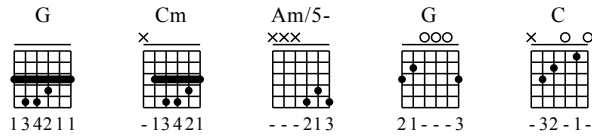

Shuo Huang - G Major

GuitarTAB arranged by Handoyomia

Website : www.handoyomia.com

Make a donation to get the complete GuitarTAB

Moderate ♩ = 65

Intro

G Cm G Am/5- G Cm G Am/5-

Make a donation to get the complete GuitarTAB

let ring

TAB

3 3 3 3 4 3 4 3 3 3 4 5 4 3 3 3 4 5 4 3 3 3 4 5 4 3 3 3 4 5 4 3 3 3 4 5

Beginning

G C G C G C

let ring

3 3 3 3 1 0 2 0 0 3 0 1 3 1 0 2 0 3 3 3 3 1 0 2 0 2 3 3 0 0 2 3 3