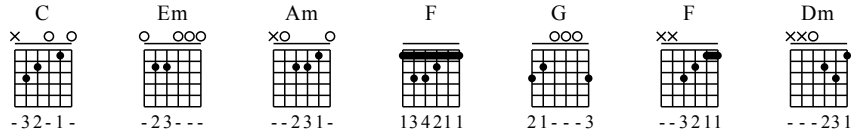

San Xia - C Major

GuitarTAB arranged by Handoyo

Buy full GuitarTab at : www.handoyomia.com

Moderate ♩ = 70

Intro strumming see at my video
C Em Am Em C

See my strum at youtube video

1

let ring

TAB notation for the first system, measures 1-3. The strings are labeled T, A, B from top to bottom. The notation shows fret numbers and bar lines.

See my strum at youtube video

Am Em F G

let ring

TAB notation for the second system, measures 4-6. The strings are labeled T, A, B from top to bottom. The notation shows fret numbers and bar lines.

Em Am F Dm

let ring

TAB notation for the third system, measures 7-8. The strings are labeled T, A, B from top to bottom. The notation shows fret numbers and bar lines.