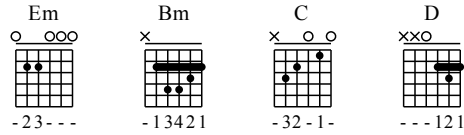

Rude Boy - G Major

GuitarTAB arranged by Handoyo

Buy full GuitarTab at : www.handoyomia.com

Moderate ♩ = 90

Intro

Em Bm C D Em Bm

let ring - - - - - | let ring - - - - - | let ring - - - - - | let ring - - - - -

TAB

0 0 0 0 X | 3 3 0 | 0 0 0 0 X | 3 3 0 | 0 0 0 0 X | 3 3 0

0 0 0 0 X | 2 2 | 3 | 0 0 0 0 X | 0 0 0 0 X | 2 2

0 | X | 2 2 | X | 0 | X

Chorus

C D Em Bm C D

let ring - - - - - | let ring - - - - -

0 0 0 0 X | 3 3 0 | 5 7 0 0 0 0 0 0 0 0 3 | 5 7 0 0 0 0 0 0 0 0 3