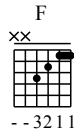

Replay - C Major

GuitarTAB arranged by Handoyo

Buy full GuitarTab at : www.handoyomia.com

Moderate ♩ = 95

Intro

1

let ring ----- 1

3-0 3-1-3-5-3-1 3 0 3-1-3-3 3-5-3-5-3-1 2

4

Am F C G

let ring ----- 1

1-1-1-3-5-5 5-5 3-0 3-1-3 0 3-1-3 0 3-1-3-3-3 0 3-0 3-1-2 3-0 3-3 3-3 3-3 3-3 2

7

Am F

let ring ----- 1

1-1-1-1-3 0-0 1 2 2-3 3 2