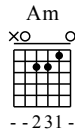

Replay - C Major

GuitarTAB arranged by Handoyo

Buy full GuitarTab at : www.handoyomia.com

Moderate ♩ = 95

Intro

1

let ring ----- 1

3-0 3-1-3-5-3-1 3 0 3-1-3-3 3-5-3-5-3-1 2

4

Am F C G

let ring ----- 1

1-1-1-3-5-5 5-5 3-0 3-1-3 0 3-1-3 0 3-1-3-3-3 0 3-0 3-1-2 3-0 3-3 3-3 3-3 3-3 2

7

Am F

let ring ----- 1

1-1-1-1-3 0-0 1 2 2-3 3 2