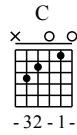

Replay - C Major

GuitarTAB arranged by Handoyo

Buy full GuitarTab at : www.handoyomia.com

Moderate ♩ = 95

Intro

1

let ring ----- 1

3-0 3-1-3-5-3-1 3 0 3-1-3-3 3-5-3-5-3-1 2

4

Am F C G

let ring ----- 1

1-1-1-3-5-5 5-5 3-0 3-1-3 0 3-1-3 0 3-1-3-3-3 0 3-0 3-1-2 3-0 3-3 3-3 3-3 3-3 2

7

Am F

let ring ----- 1

1-1-1-1-3 0-0 1 2 2-3 3 2