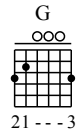

Replay - C Major

GuitarTAB arranged by Handoyo

Buy full GuitarTab at : www.handoyomia.com

Moderate ♩ = 95

Intro

1

let ring ----- 1

3-0 3-1-3-5-3-1 3 0 3-1-3-3 3-5-3-5-3-1 2

4

Am F C G

let ring ----- 1

1-1-1-3-5-5 5-5 3-0 3-1-3 0 3-1-3 0 3-1-3-3-3 0 3-0 3-1-2 3-0 3-3 3-3 3-3 3-3 2

7

Am F

let ring ----- 1

1-1-1-1-3 0-0 1 2 2-3 3 2