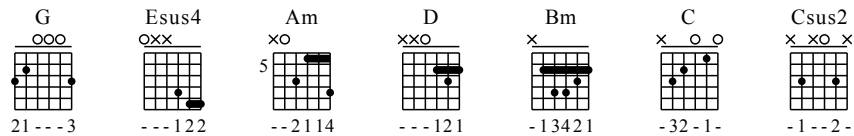

Quan Shi Jie Dou Ting Dian - G Major

GuitarTAB arranged by Handoyo

Website : www.handoyomia.com

Make a donation to get the complete GuitarTAB

Moderate ♩ = 65

Make a donation to get the complete GuitarTAB

1

G Esus4 Am D