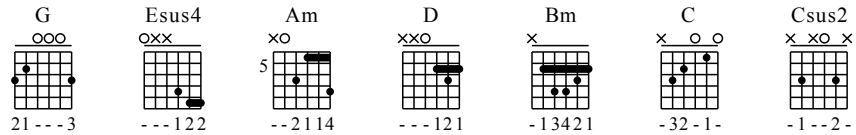

# Quan Shi Jie Dou Ting Dian - G Major

GuitarTAB arranged by Handoyo

Buy full GuitarTab at : [www.handoyomia.com](http://www.handoyomia.com)

Moderate ♩ = 65

1

G Esus4 Am D

let ring

T  
A  
B