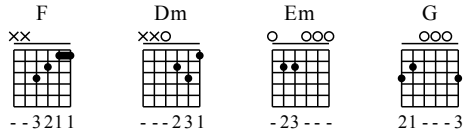

# Nothin' On You - C Key

GuitarTAB arranged by Handoyo

Buy full GuitarTab at : [www.handoyomia.com](http://www.handoyomia.com)

Moderate ♩ = 105

Chorus

1

F Dm

let ring

TAB

1-3-1-3 3 2-1-1-3-1-3 3 2-1-3-1-3 0-1-1-1-3-1-3

Em G

let ring

0-0-0-0-3-5-7 0-0-0-0-0-0-0-0 0-0-0-0-0-0-0-0 7-8-7-5-7 0-0-0-0-0-0-0-0

F

9

let ring