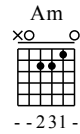

# Nobody - G Major

GuitarTAB arranged by Handoyo

Website : [www.handoyomia.com](http://www.handoyomia.com)

Make a donation to get the complete GuitarTAB

Moderate ♩ = 135

Make a donation to get the complete GuitarTAB

Em Am D

let ring

3-3-3 3-7-7-5-7-7-5 8 8 2-2-3 5-5-3-5-5-3-3  
0 0 5 0 0-0-0 0 0-0-0

G C B

let ring

7 3-0 3-3-0-3-3-0-0 3-3-0-3-3-0-0 7-7-10 7-7-7-7  
0 0-0-0 0 0 0 7-7-7-7-7-7  
3 3-3-2 3-3-2 7-9-9-9

9

let ring