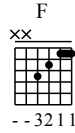

Need You Now - C Major

GuitarTAB arranged by Handoyo

Buy full GuitarTab at : www.handoyomia.com

Moderate ♩ = 55

Intro

F

Am

1

let ring

T
A
B

7-8-0-1 0 7-8-0 6 7-8-6 0
8-8-8-8-8-8-8-8 8-8-8-8-8-8-8-8 0-0-0-0-0-0-0-0

F

Am

7

let ring

0 1 0 1 1 0 1 0 0 0 0 0
0 1 2 1 1 0 1 2 1 0 2 1 0 1
0-0-0-0-0-0 3-3-3-3 3-3-3-3 3-3-3-3 0-0-0-0 0-0-0-0