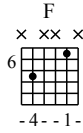

Need You Now - C Major

GuitarTAB arranged by Handoyo

Buy full GuitarTab at : www.handoyomia.com

Moderate ♩ = 55

Intro

F

Am

1

let ring

T
A
B

7-8-0-1 0 7-8-0 6 7-8-6 0
8-8-8-8-8-8-8-8 8-8-8-8-8-8-8-8 0-0-0-0-0-0-0-0

F

Am

7

let ring

0 1 0 1 1 0 1 0 0 0 0 0
0 1 2 1 1 0 1 2 1 0 2 1 0 1
0-0-0-0-0-0 3-3-3-3 3-3-3-3 3-3-3-3 0-0-0-0 0-0-0-0