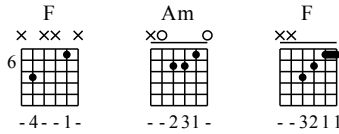

# Need You Now - C Major

GuitarTAB arranged by Handoyo

Website : [www.handoyomia.com](http://www.handoyomia.com)

Make a donation to get the complete GuitarTAB

Moderate ♩ = 55

Intro

Make a donation to get the complete GuitarTAB

F

Am

Musical notation for the first system, measures 1-6. The top staff is a treble clef with a 4/4 time signature. The bottom staff is a guitar TAB with six lines. A dashed line labeled "let ring" is between the two staves. Chord changes for F and Am are indicated above the staff.

Musical notation for the second system, measures 7-11. The top staff is a treble clef. The bottom staff is a guitar TAB with six lines. A dashed line labeled "let ring" is between the two staves. Chord changes for F and Am are indicated above the staff.

Musical notation for the third system, measures 12-14. The top staff is a treble clef. The bottom staff is a guitar TAB with six lines. A dashed line labeled "let ring" is between the two staves. Chord changes for F and Am are indicated above the staff.