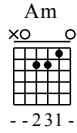

Need You Now - C Major

GuitarTAB arranged by Handoyo

Buy full GuitarTab at : www.handoyomia.com

Moderate ♩ = 55

Intro

F

Am

1

let ring

T
A
B

7-8-0-1 0 7-8-0 6 7-8-6 0
8-8-8-8-8-8-8-8 8-8-8-8-8-8-8-8 0-0-0-0-0-0-0-0

F

Am

7

let ring

0 1 0 1 1 0 1 0 0 0 0 0
0 1 2 1 1 0 1 2 1 0 2 1 0 1
0-0-0-0-0-0 3-3-3-3 3-3-3-3 3-3-3-3 0-0-0-0 0-0-0-0