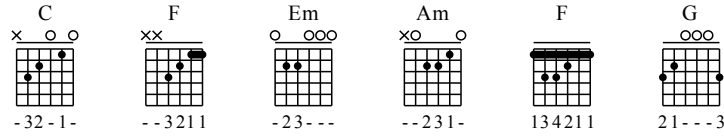

My Life Would Suck Without You - C Major

GuitarTAB arranged by Handoyo

Website : www.handoyomia.com

Make a donation to get the complete GuitarTAB

Moderate ♩ = 80

Make a donation to get the complete GuitarTAB

C F C Em

1

let ring -----

T			
B	2-2-2-0-0-0 3-3-3-3-3-3-3	2-3-3-3-3-3-3-3-3	2-2-2-0-0-0 3-3-3-3-3-3-3-3
			0-0-2-0-1 0-0-0-0-0-0-0-0

Am F G

6

let ring -----

1		
2		
0-0-0-0-0-0-0-0	3-3-3-2-0 1-1-1-1-1-1-1-1	3-3-3-3-3-3-3-3