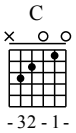

My Heart Will Go On - C Major

GuitarTAB arranged by Handoyo

Buy full GuitarTab at : www.handoyomia.com

Moderate ♩ = 110

Am G F

1

let ring

1-3 3-5 0 1 0-1-0 3-1 3 3 0-0 0-1-0 1 1 2 1 2 1 2

G Am G F

5

let ring

3 0 0 0 0 1-3 3-5 0 1 0-1-0 3-1 3 3 0 0 0-3 5 6 3 0 0 0 3 5 5 5

G Beginning C Am

9

let ring

3 0 0 3 0 0 1 0 1-1 1 0 0 0 1 0 1 2 3 2 2 2 2 1 2