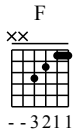

My Heart Will Go On - C Major

GuitarTAB arranged by Handoyo

Buy full GuitarTab at : www.handoyomia.com

Moderate ♩ = 110

Am G F

1

let ring

1-3 3-5 0 1 0-1-0 3-1 3 3 0-0 0-1-0 1 1 2 1 2 1 2

G Am G F

5

let ring

3 0 0 0 0 1-3 3-5 0 1 0-1-0 3-1 3 3 0 0 0-3 5 6 3 0 0 0 3 5 5 5

G Beginning C Am

9

let ring

3 0 0 3 0 0 1 0 1-1 1 0 0 0 1 0 1 2 3 2 2 2 2 1 2