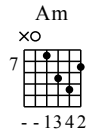

Mua Bao Trong Long - C Major

GuitarTAB arranged by Handoyo

Buy full GuitarTab at : www.handoyomia.com

Moderate ♩ = 110

Am

1

let ring

TAB