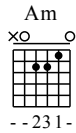

Mua Bao Trong Long - C Major

GuitarTAB arranged by Handoyo

Buy full GuitarTab at : www.handoyomia.com

Moderate ♩ = 110

Am

1

let ring

TAB