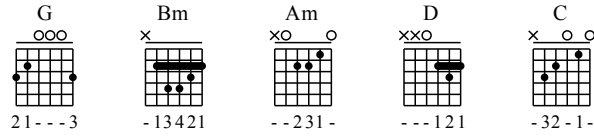

# Mei Na Me Jian Dan - G Major

GuitarTAB arranged by Handoyo

Website : [www.handoyomia.com](http://www.handoyomia.com)

Make a donation to get the complete GuitarTAB

Moderate ♩ = 100

Intro  
G

Make a donation to get the complete GuitarTAB  
Bm

Am D

1

let ring

TAB

3 5 3 3 3 0 | 3 5 3 3 5 3 2 0 | 1 2 0 0 0 0

3 2 0 2 0 0

G C G C Beginning G

4

let ring

0 0 0 0 1 0 1 0 | 0 0 0 0 3 0 3 0 2 0 0 0 0 | 3 0 2 0 0 3 0 2 0 0

3 3 3 3 2 0 3 3 3 3 3

Bm

7

let ring

3 4 2 3 2 3 | 4 4 2 4 4 2 2 2