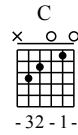

Mei Na Me Jian Dan - G Major

GuitarTAB arranged by Handoyo

Buy full GuitarTab at : www.handoyomia.com

Moderate ♩ = 100

Intro
G Bm Am D

let ring

G C G C Beginning G

let ring