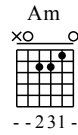

Mei Na Me Jian Dan - G Major

GuitarTAB arranged by Handoyo

Buy full GuitarTab at : www.handoyomia.com

Moderate ♩ = 100

Intro
G Bm Am D

let ring

G C G C Beginning G

let ring