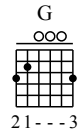

Mei Na Me Jian Dan - G Major

GuitarTAB arranged by Handoyo

Buy full GuitarTab at : www.handoyomia.com

Moderate ♩ = 100

Intro
G Bm Am D

let ring

G C G C Beginning G

let ring