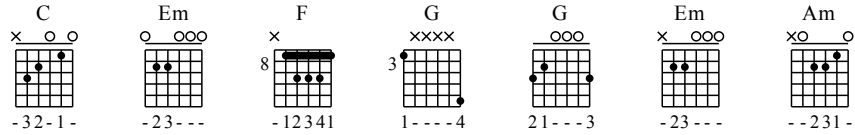

# Ku Guo Jiu Hao Le - C Major

GuitarTAB arranged by Handoyo

Buy full GuitarTab at : [www.handoyomia.com](http://www.handoyomia.com)

Moderate ♩ = 65

Intro  
C

Em

F

The Intro section consists of three measures of music in 4/4 time. The first measure is in C major, the second in E minor, and the third in F major. The notation includes a treble clef, a 4/4 time signature, and a key signature of one flat. The guitar TAB below the staff shows the fretting for each measure, with a 'let ring' instruction above the first measure.

G

G

Beginning  
C

Em

Am

G

The Beginning section consists of six measures of music in 4/4 time. The first measure is in G major, the second in G major, the third in C major, the fourth in E minor, the fifth in A minor, and the sixth in G major. The notation includes a treble clef, a 4/4 time signature, and a key signature of one flat. The guitar TAB below the staff shows the fretting for each measure, with a 'let ring' instruction above the first measure.